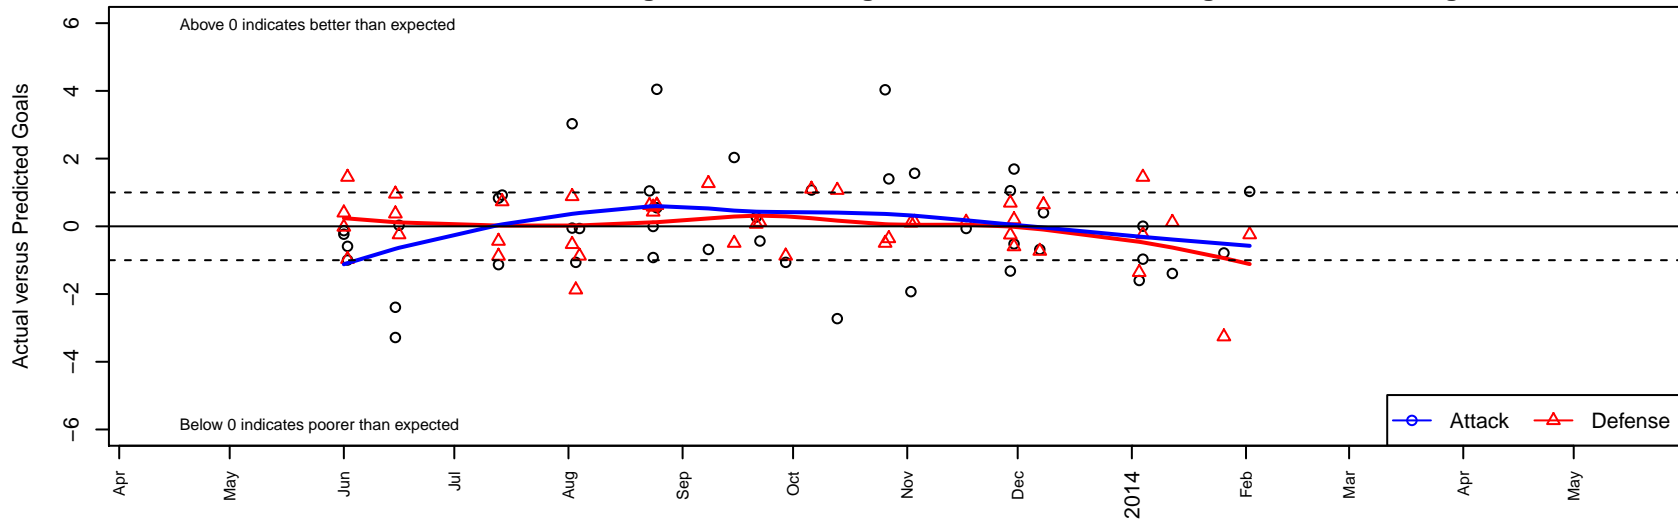

WA Rush B95
Dots are actual minus expected GF (blue circles) and GA (red triangles).
Blue line is smoothed change in attack strength. Red is smoothed change in defense strength.